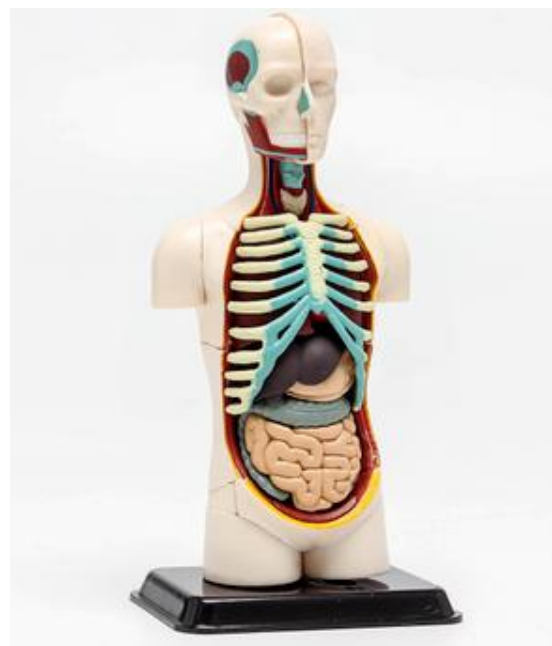

HSBM-031 45CM Human male Torso Model 14Parts

HSBM-032 45CM tall Human Female Torso Model 14Parts

HSBM-033 Human Male Torso model 13 parts

HSBM-034 Mini Human torso model 18parts

HSBM-035 Female HumanTorso Model 15parts

HSBM-036 42CM Female HumanTorso Model

HSBM-004 unisex Human torso model 50CM tall 16parts

HSBM-037 12.7cm mini torso model 35parts

HSBM-081 50cm (20") 11parts Human Anatomy Model    HSBM-500 Medical 3D Human Anatomy Musular Torso Model 28parts

HSBM-501 Human Disc Torso Anatomical Model 24 layers

HSBM-502 Midsagittal torso life size half human body anatomical model    HSBM-505 Human Torso model 55cm with 20 parts