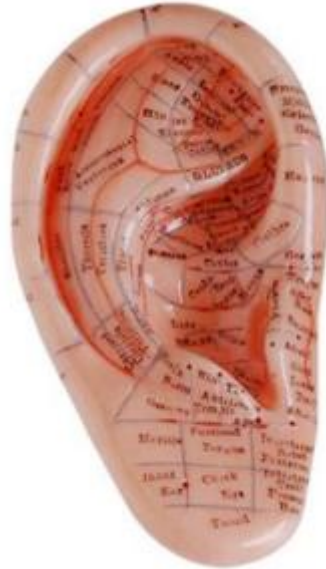

HSBMA-012 Acupuncture Model 60cm

HSBMA-013 Acupuncture with muscle Model male 60cm

HSBMA-014 Head Acupuncture Model 20cm

HSBMA-015 Life Size Head Acupuncture Model

HSBMA-016 Ear Acupuncture Model 22CM

HSBMA-017 Ear Acupuncture Model 13CM

HSBMA-018 Ear Acupuncture Model 1:1

HSBMA-019 Ear Acupuncture Model 40CM

HSBMA-020 Hand Acupuncture Model 13CM

HSBMA-021 Foot Acupuncture Model 13CM

HSBMA-022 Nature size Hand Model Illustrating Organs on the Points

HSBMA-023 Massage Ear Model 17CM

HSBMA-024 Massage Ear Model 12CM

HSBMA-025 Massage Foot Model 12CM

HSBMA-026 Massage Foot Model 17CM

**Ningbo Hema Scientific Instrument Co.,Ltd**

Block C, New Youth Chuangxiang Center, Gaoqiao Town, Haishu District,