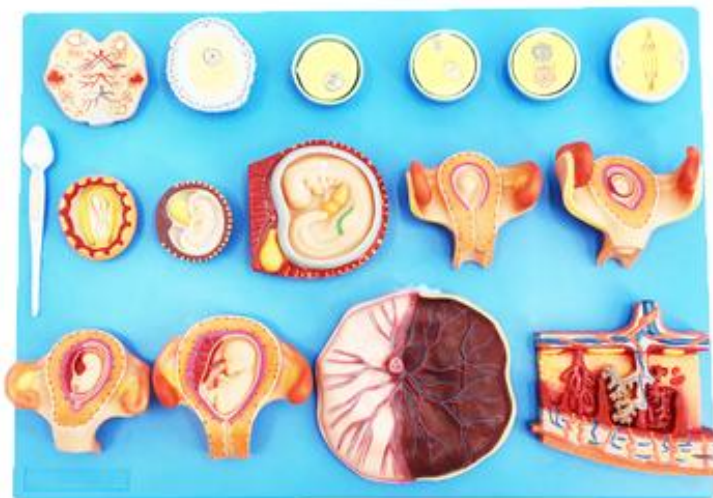

HSBM-311 medical Diseased kidney model

HSBM-315 Kidney model with Adrenal Gland life size

HSBM-316 2 times enlarged plastic kidney model

HSBM-317 Human Kidney model 2 times 2 parts

HSBM-318 Kidney model with Adrenal Gland life size 2parts

HSBM-316A 2 times enlarged plastic kidney model

HSBM-318 Human Kidney model with Adrenal Gland life size

HSBM-474 PVC Vivid Placenta Model with funicle

HSBM-464 new high quality Menstrual cycle model

HSBM-465 Human endocrine organ model

HSBM-467 fertilization and development of the human ovum model,life size,16 parts

HSBM-468 fertilization and early embryo development model

HSBM-476 medical teaching manikin , delivery model

HSBM-475 Placental cord and fetal visceral model