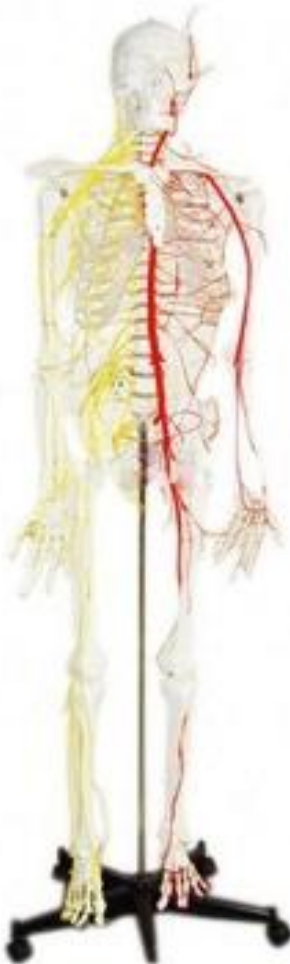

HSBM-036 42CM Female HumanTorso Model

HSBM-004 unisex Human torso model 50CM tall 16parts

HSBM-037 12.7cm mini torso model 35parts

HSBM-081 50cm (20") 11parts Human Anatomy Model    HSBM-500 Medical 3D Human Anatomy Musular Torso Model 28parts

HSBM-501 Human Disc Torso Anatomical Model 24 layers

HSBM-502 Midsagittal torso life size half human body anatomical model    HSBM-505 Human Torso model 55cm with 20 parts

## 2. Human Skeleton Model

HSBM-038 Life size 180cm Human Skeleton model

HSBM-039 Life size 170cm Human Skeleton model with full muscular

HSBM-040 Life size 170cm Human Skeleton model nerve and blood vessel

HSBM-041 Human Skeleton Model with Muscles and Ligaments, Full Size 67" (170 cm)

HSBM-043 Life size 170cm Anatomy Human Skeleton Model with Dust Cover Durable Removable Stand

HSBM-045 Suspension type Human Skeleton model with Muscular and ligament marked numbers