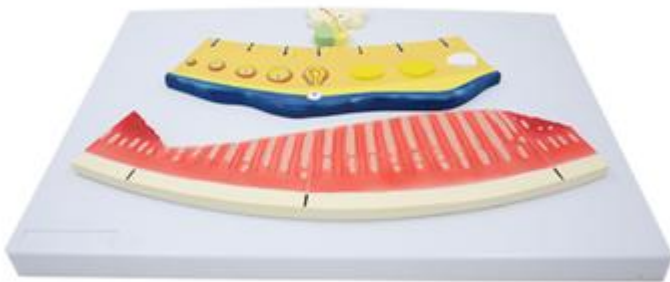

HSBM-464 new high quality Menstrual cycle model