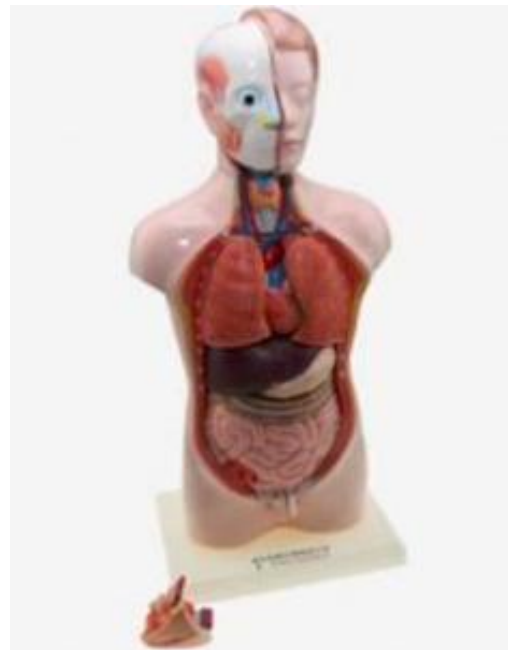

HSBM-031 45CM Human male Torso Model 14Parts

HSBM-032 45CM tall Human Female Torso Model 14Parts

HSBM-033 Human Male Torso model 13 parts

HSBM-034 Mini Human torso model 18parts

HSBM-035 Female HumanTorso Model 15parts

HSBM-036 42CM Female HumanTorso Model

HSBM-004 unisex Human torso model 50CM tall 16parts

HSBM-037 12.7cm mini torso model 35parts

HSBM-081 50cm (20") 11parts Human Anatomy Model    HSBM-500 Medical 3D Human Anatomy Musular Torso Model 28parts

HSBM-501 Human Disc Torso Anatomical Model 24 layers

HSBM-502 Midsagittal torso life size half human body anatomical model    HSBM-505 Human Torso model 55cm with 20 parts