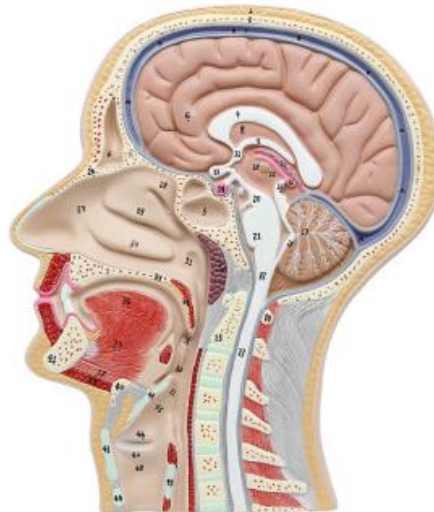

HSBM-158 New 140cm human muscle figure model

HSBM-499 Human life sized model 170 cm dual sex Human body muscle model Total 28 parts

4.Head Model

HSBM-252 Medical Nasal cavity pharynx model

HSBM-159A PVC Human head model

HSBM-159 Median and frontal Section of the Human head model

HSBM-156 Medical Sagittal section of human head model

HSBM-160 Half head model with musculature blood vessels

HSBM-155 Half head model with muscle cerebrovascular nerve blood vessels,medial sagittal plane of human head model