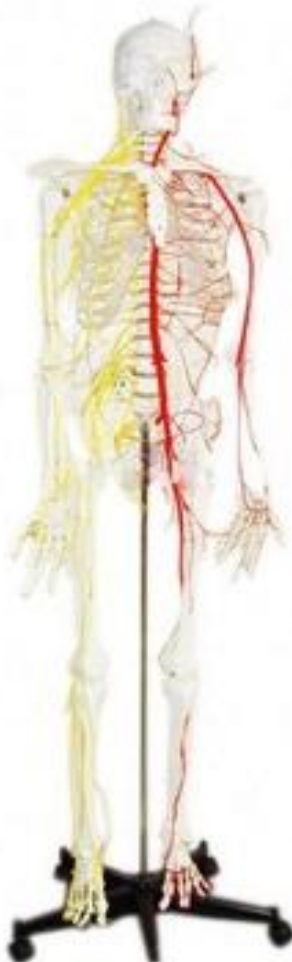

HSBM-502 Midsagittal torso life size half human body anatomical model

2. Human Skeleton Model

HSBM-038 Life size 180cm Human Skeleton model

HSBM-039 Life size 170cm Human Skeleton model with full muscular

HSBM-040 Life size 170cm Human Skeleton model nerve and blood vessel

HSBM-041 Human Skeleton Model with Muscles and Ligaments, Full Size 67" (170 cm)

HSBM-043 Life size 170cm Anatomy Human Skeleton Model with Dust Cover Durable Removable Stand