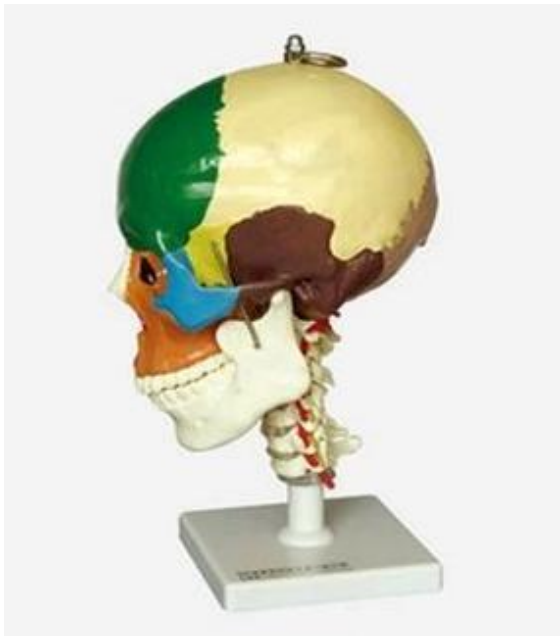

HSBM-057 Life size Skull model with Bone suture 3 teeth movable

HSBM-058 Human Skull Anatomy Model - 3 Part Life Size

HSBM-059 3 Part Life Size Numbered Skull with Removable Calvarium

HSBM-060 Human skull model with cervical vertebrae model mini size 39parts DIY Skull model toys

HSBM-061 Didactic skull model on cervical spinal column

HSBM-062 3 Parts Human Skull Model with Flexible Neck

HSBM-063 Human skull model with muscle colored

HSBM-064 Human skull model with muscle colored