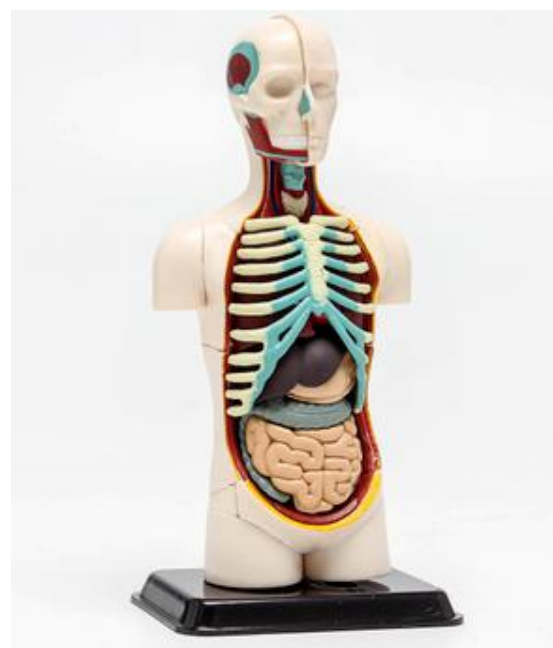

HSBM-028 human Torso model plastic 27cm 8 parts

HSBM-029 Human torso model 50cm 12parts

HSBM-030 45CM Unisex mini Human Torso 23parts

HSBM-031 45CM Human male Torso Model 14Parts

HSBM-032 45CM tall Human Female Torso Model 14Parts

HSBM-033 Human Male Torso model 13 parts

HSBM-034 Mini Human torso model 18parts

HSBM-035 Female HumanTorso Model 15parts

HSBM-036 42CM Female HumanTorso Model

HSBM-004 unisex Human torso model 50CM tall 16parts

HSBM-037 12.7cm mini torso model 35parts

HSBM-081 50cm (20") 11parts Human Anatomy Model HSBM-500 Medical 3D Human Anatomy Musular Torso Model 28parts

HSBM-501 Human Disc Torso Anatomical Model 24 layers

HSBM-502 Midsagittal torso life size half human body anatomical model

2. Human Skeleton Model

HSBM-038 Life size 180cm Human Skeleton model

HSBM-039 Life size 170cm Human Skeleton model with full muscular