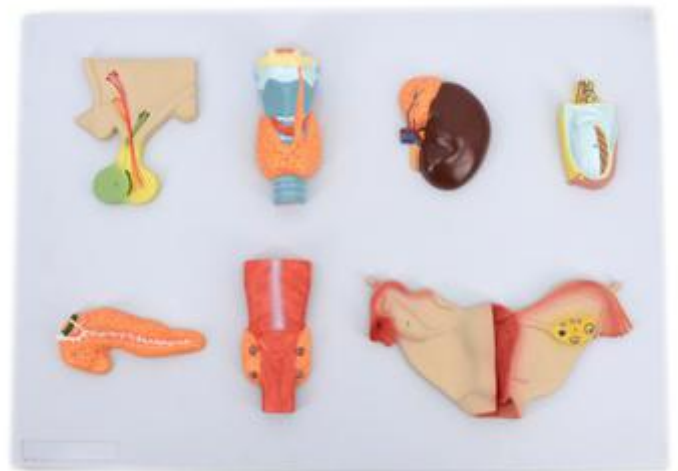

HSBM-465 Human endocrine organ model