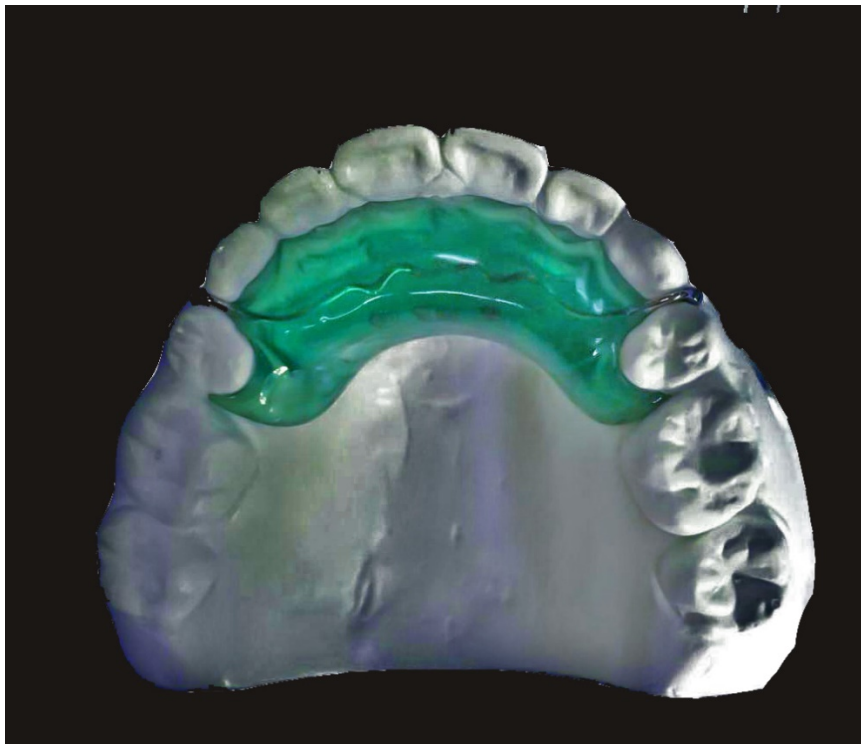

Inclined Anterior Ramp

The following is about Inclined Anterior Ramp related, I hope to help you better understand Inclined Anterior Ramp.

China Inclined Anterior Ramp Outsourcing Dental Lab Manufacturer with Lab to Lab Service

Bite ramp is a very effective device in orthodontic treatment to correct rapidly deep overbite in the beginning of treatment. Its advantages are: it doesn't need patient cooperation, it is used full-time, it is not necessary to be built, it is easy to bond and it is hygienic.