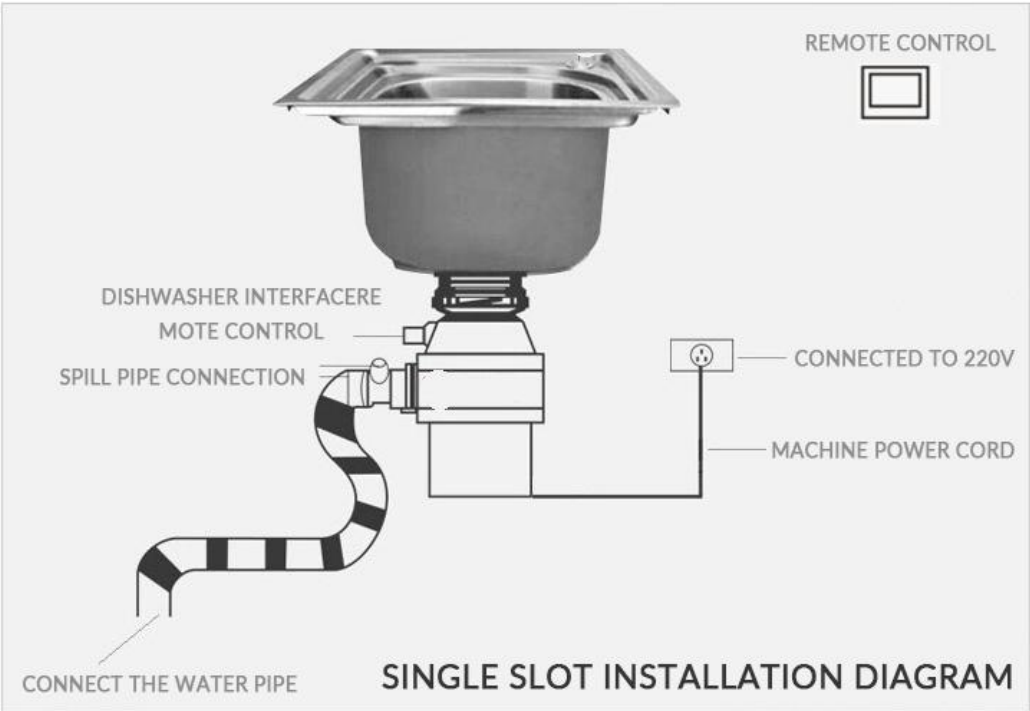

INSTALLATION DIAGRAM