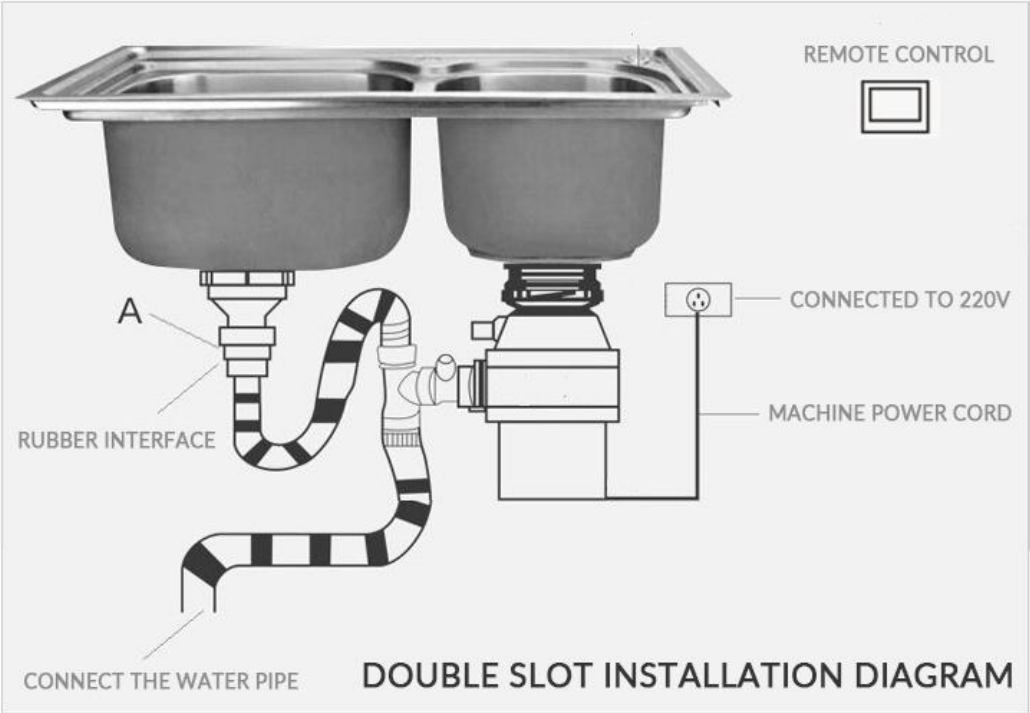

INSTALLATION DIAGRAM