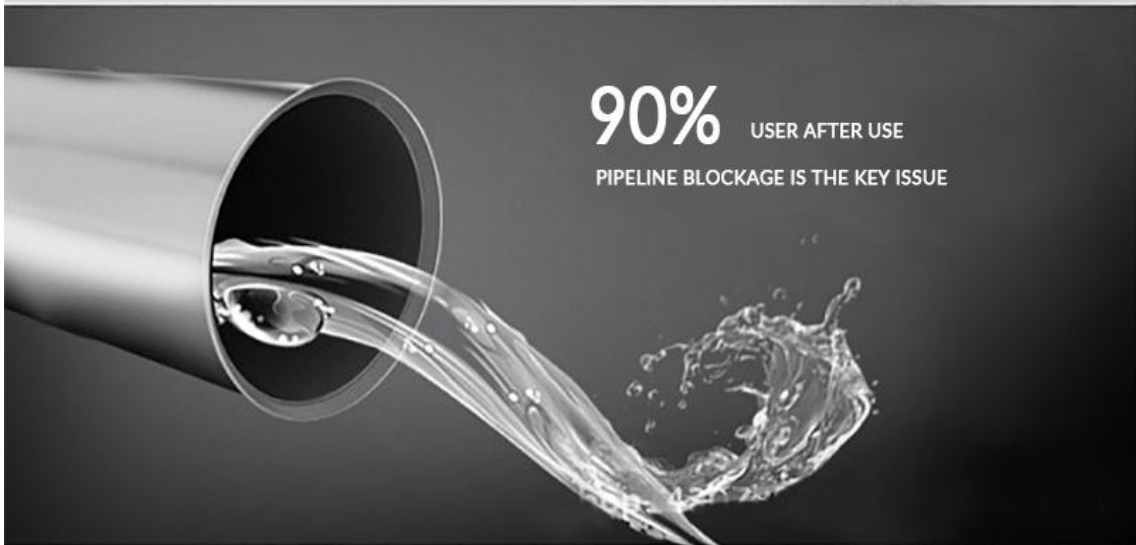

## BEFORE BUYING A GARBAGE PROCESSOR

**36%** FOCUS ON THE  
CRUSHING EFFECT

**15%** FOCUS ON  
SECURITY

**12%** FOCUS ON  
NOISE SIZE

**90%** USER AFTER USE  
PIPELINE BLOCKAGE IS THE KEY ISSUE